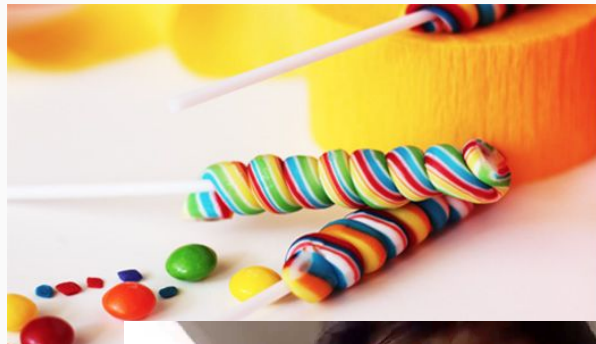

MOODBOARD

Nutrition Facts	
Amount Per Serving	
Calories	
Total Fat	10g
Saturated Fat	1g
Trans Fat	0g
Cholesterol	0g
Sodium	230mg
Total Carbohydrate